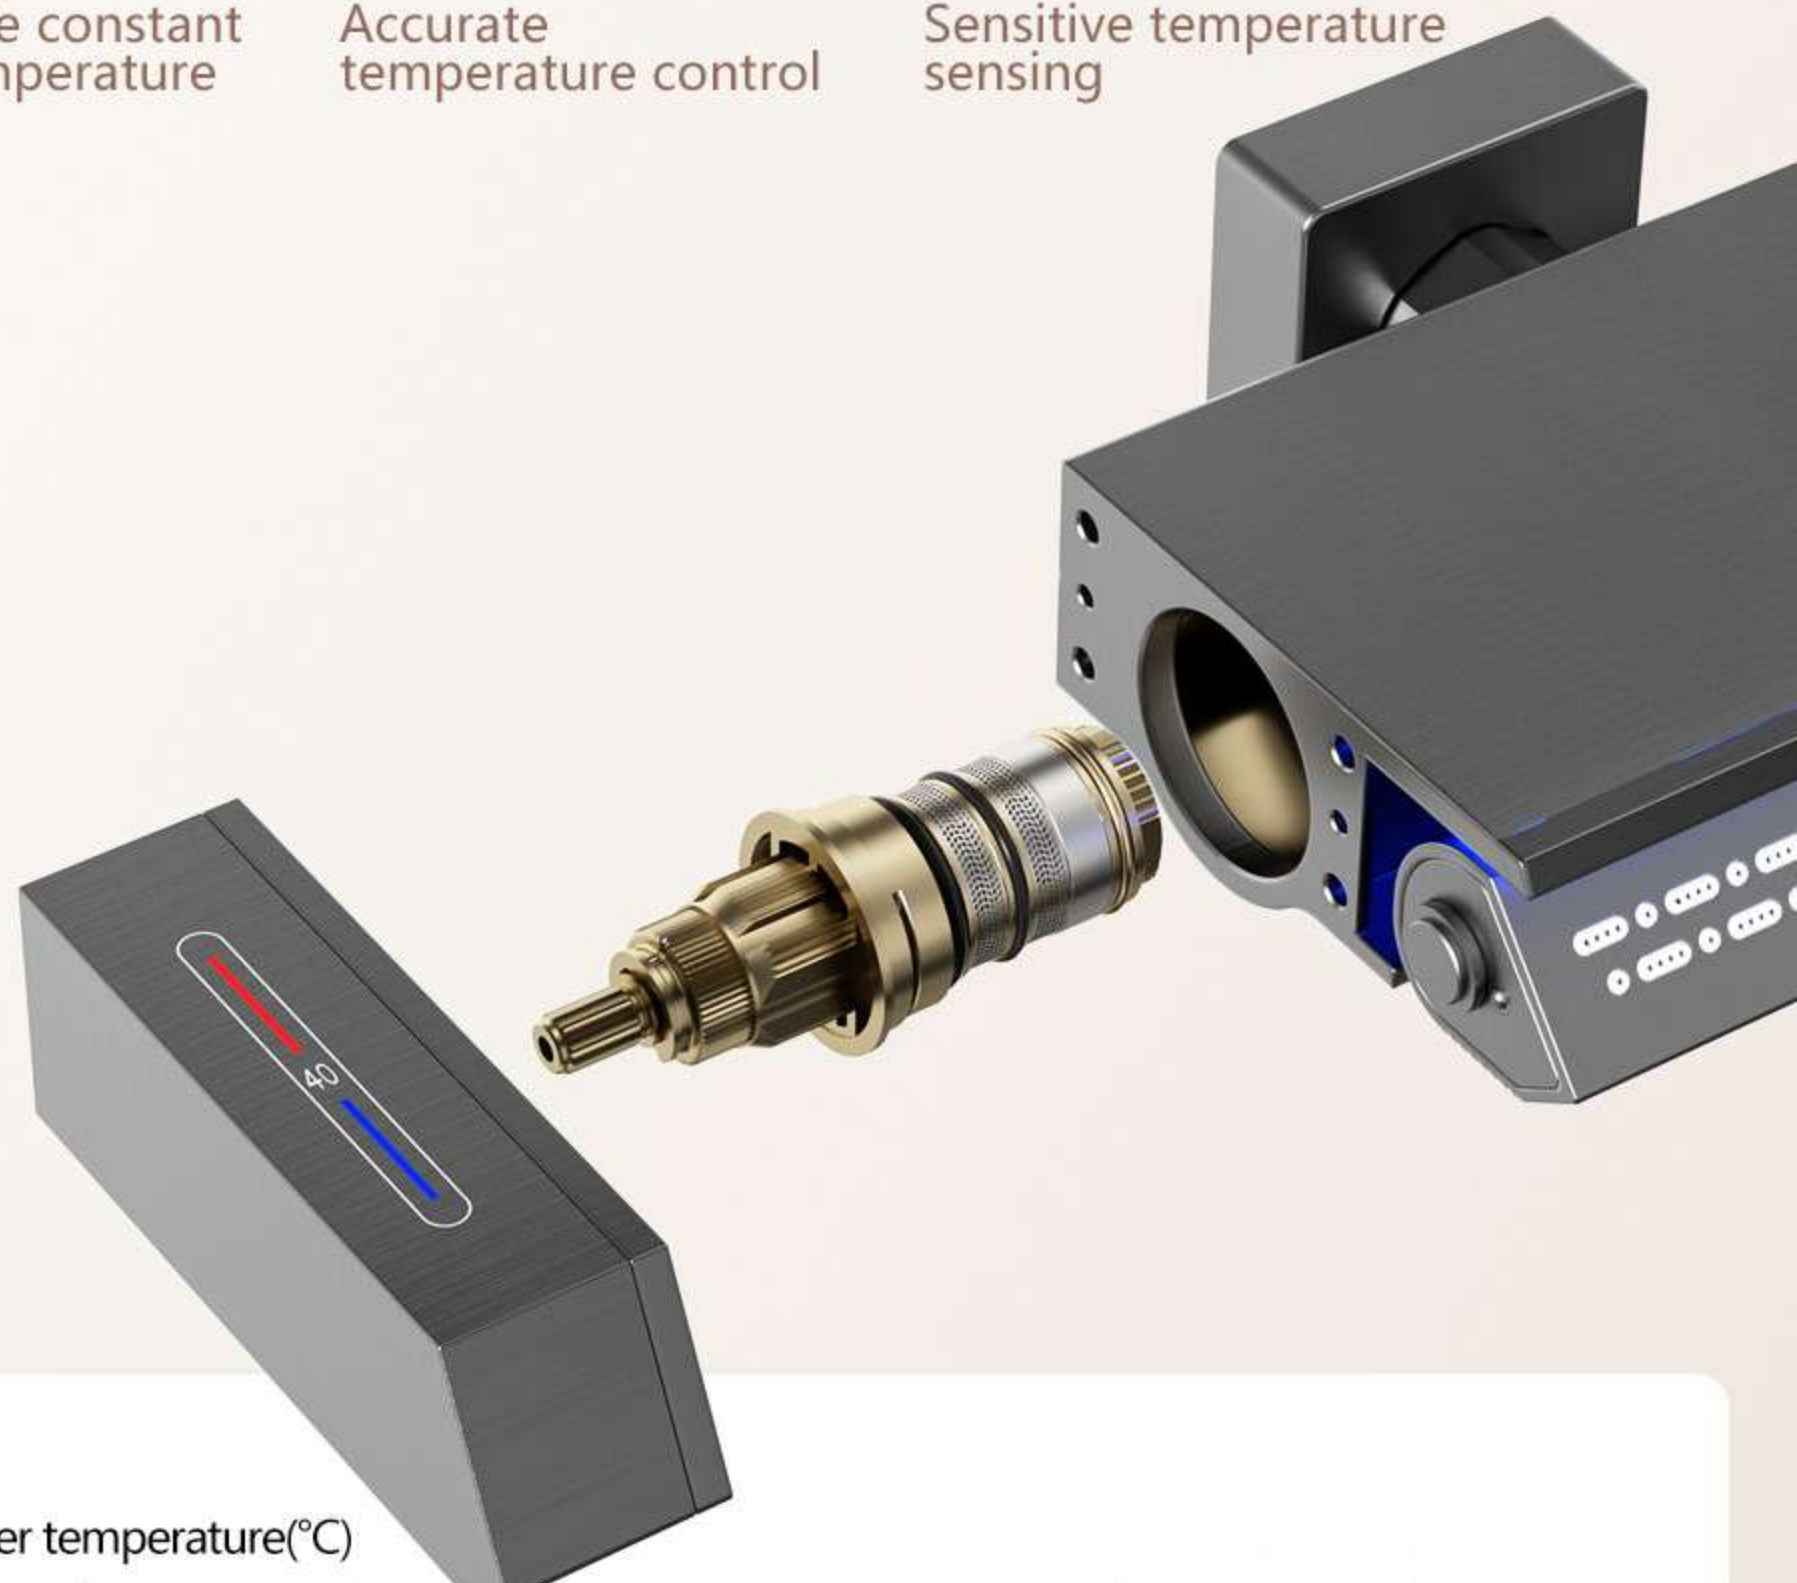

CRAFTSMANSHIP FORGING DETAILS ENHANCE QUALITY

59A Refined copper body

Intelligent digital display water temperature at a glance

Giant screen pressurized top spraying

Three mode handheld
Deluge /Pulse
Mixed mode

Adjustable back spray water
Adjustable water outlet direction
according to your needs

Water from high-pressure
spray gun
Strong momentum/Wide use

Waterfall outlet
It's very convenient to wash
hands and feet

hydraulic electrogenerating
No battery required

Center digital display screen
Intuitive and easy to see

THERMOSTATIC ANTI-SCALD VALVE CORE CONSTANT WATER TEMPERATURE QUICK RESPONSE

40°C

Safe constant temperature

1°C

Accurate temperature control

1s

Sensitive temperature sensing

Widened storage platform No water accumulation Waterproof stain

*Storage platform dimensions: 340X100mm

INDEPENDENT FUNCTION KEY SWITCH ONE TOUCH ONE CONTROL EASILY SWITCH WATER OUTLET