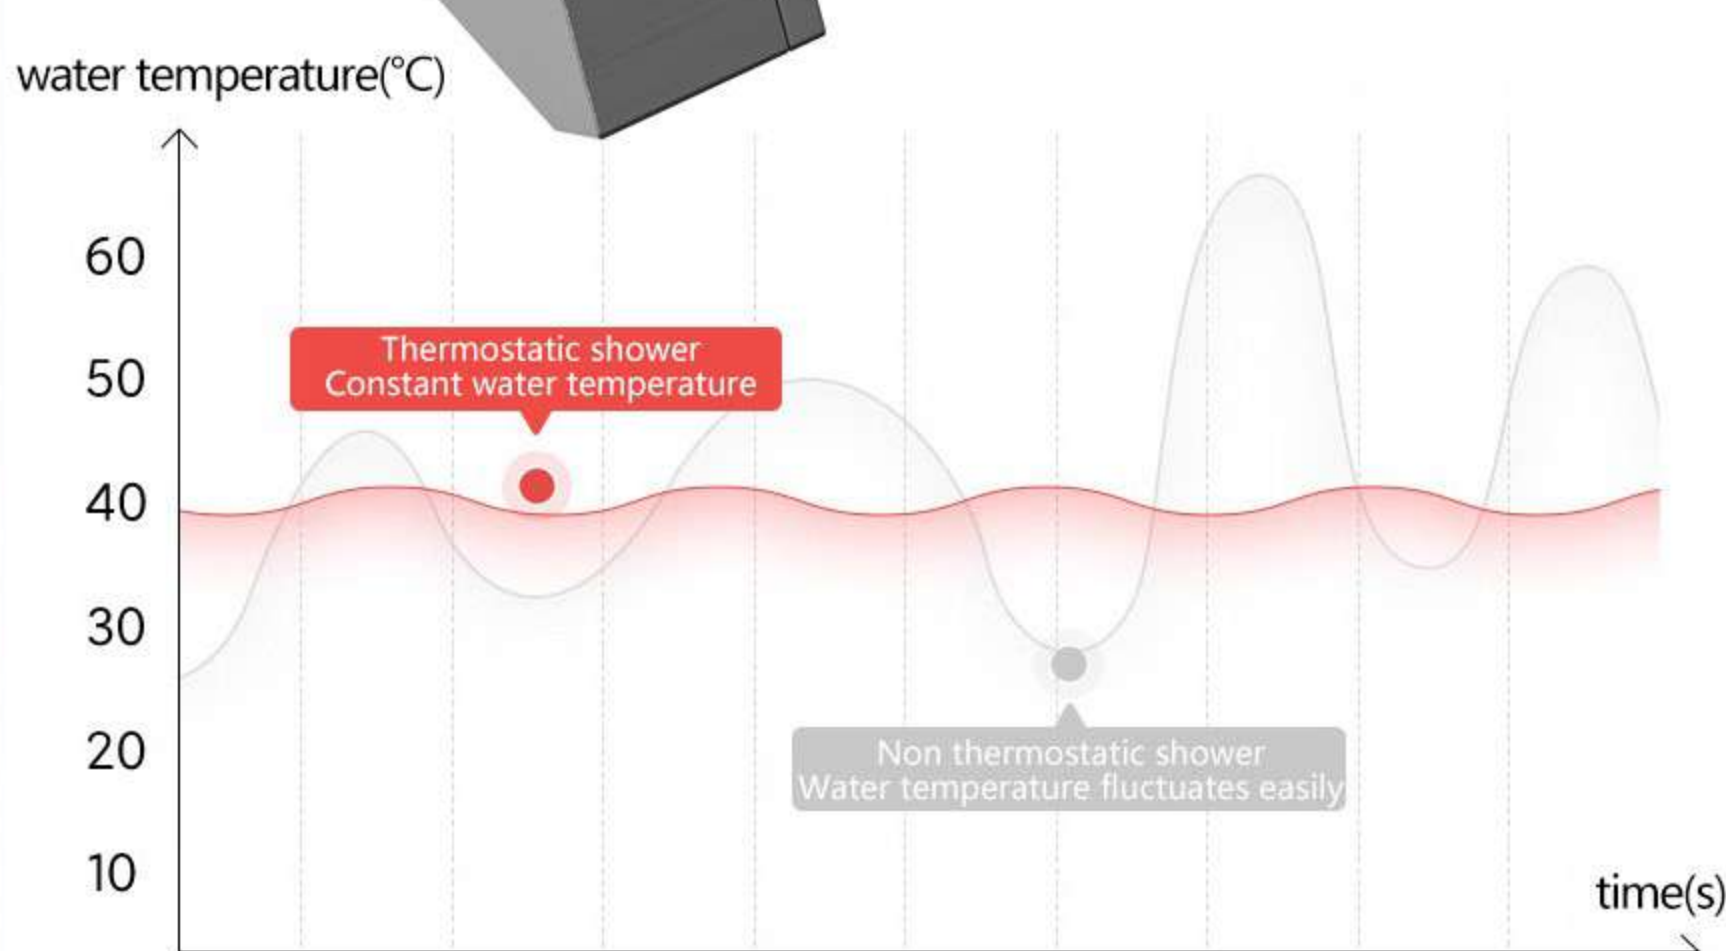

hydraulic electrogenerating
No battery required

Center digital display screen
Intuitive and easy to see

THERMOSTATIC ANTI-SCALD VALVE CORE CONSTANT WATER TEMPERATURE QUICK RESPONSE

40°C

Safe constant temperature

1°C

Accurate temperature control

1s

Sensitive temperature sensing

Widened storage platform No water accumulation Waterproof stain

*Storage platform dimensions: 340X100mm

INDEPENDENT FUNCTION KEY SWITCH ONE TOUCH ONE CONTROL EASILY SWITCH WATER OUTLET