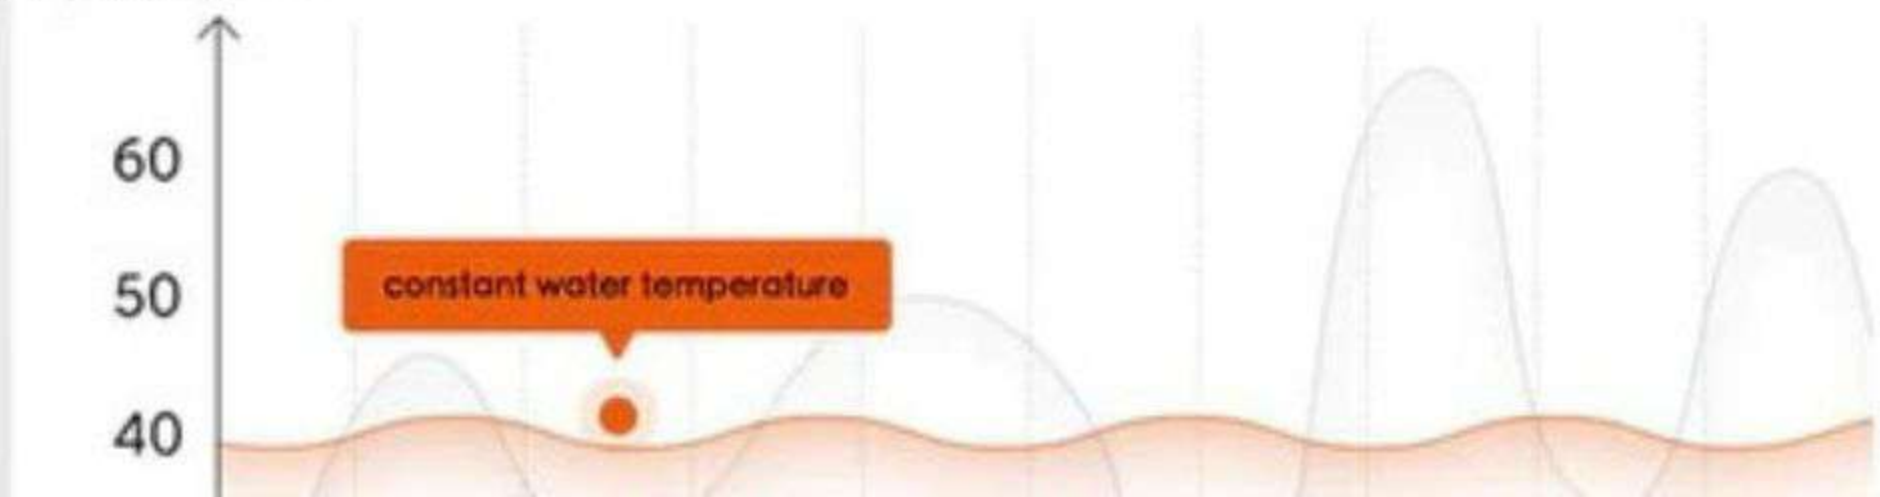

THERMOSTATIC
SHOWER FAUCET SET

Hydroelectric-powered, no need for batteries
User-friendly digital display with clear and intuitive visuals
Real-time shower timer display

360°

40° 00:18

water temperature (°C)

60
50
40

constant water temperature

81:00 00:18

90
mm

330
mm

40° 00:18

LED DIGITAL DISPLAY OF WATER POWER REAL-TIME WATER TEMPERATURE AT A GLANCE

No need for external power supply due to internal hydropower generation Real-time water temperature display to avoid burns from reaching out and testing the temperature