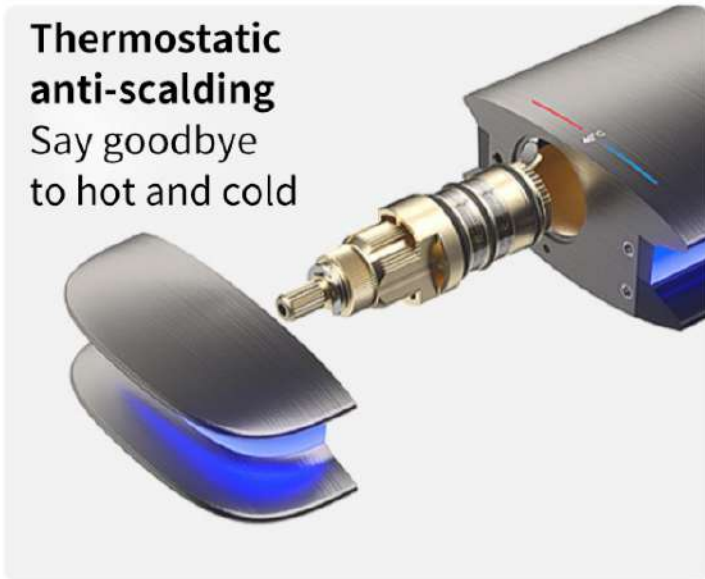

THERMOSTATIC
SHOWER FAUCET SET

Hydroelectric-powered, no need for batteries
User-friendly digital display with clear and intuitive visuals
Real-time shower timer display

360°

40° 00:18

water temperature (°C)

60
50
40

constant water temperature

81:00 00:18

90
mm

330
mm

40° 00:18

LED DIGITAL DISPLAY OF WATER POWER REAL-TIME WATER TEMPERATURE AT A GLANCE

No need for external power supply due to internal hydropower generation Real-time water temperature display to avoid burns from reaching out and testing the temperature

Micro-arc shelf
No water and
water stains

59A
Fine brass body
Genuine material
strong pressure
resistance
explosion and crack
resistant

**Thermostatic
anti-scalding**
Say goodbye
to hot and cold

Dual mode lance
Scouring water +
flushing water

CONCEALED 360° AMBIENT LIGHTING INSTANTLY FILLS THE SHOWER WITH STYLE

New
upgrades

Innovative ambient light strip in the main body for an all-round shower ambience LED hydroelectricity, no need to plug in, technology is more important than safety.