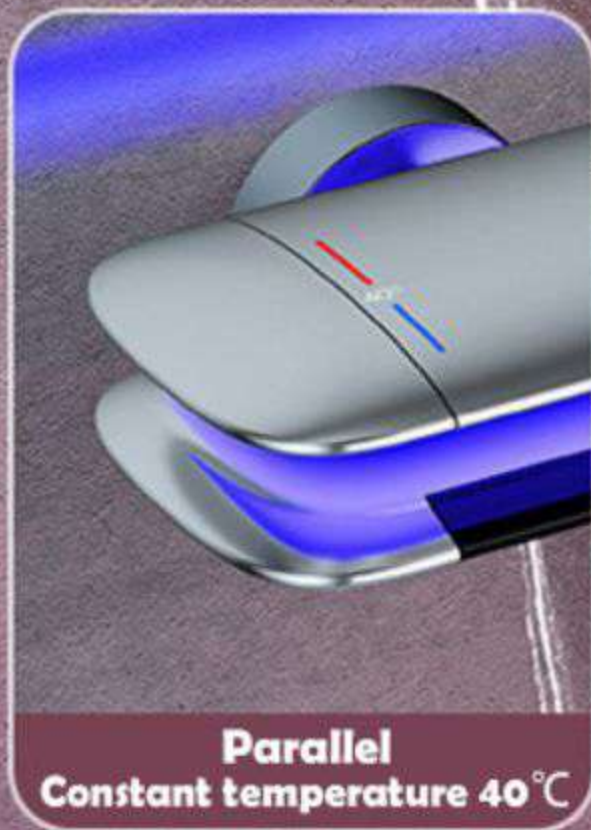

60
50
40

constant water temperature

81:00 00:18

90
mm

330
mm

40° 00:18

LED DIGITAL DISPLAY OF WATER POWER REAL-TIME WATER TEMPERATURE AT A GLANCE

No need for external power supply due to internal hydropower generation Real-time water temperature display to avoid burns from reaching out and testing the temperature

Food grade, easy to clean and no clogging

VAULTED BIG TOP SPRAY WRAP- AROUND SHOWER FOR SPA ENJOYMENT

Designed with the Asian shoulder width in mind, the water flow easily covers the entire body. 290 evenly spaced water outlets massage the skin with The 290 evenly distributed water outlets provide even pressure and comfort