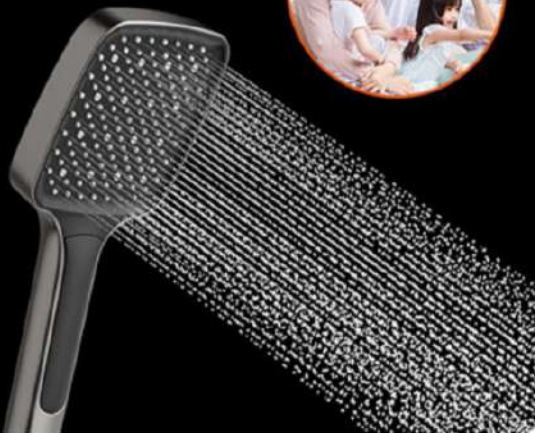

Food grade, easy to clean and no clogging

VAULTED BIG TOP SPRAY WRAP- AROUND SHOWER FOR SPA ENJOYMENT

Designed with the Asian shoulder width in mind, the water flow easily covers the entire body. 290 evenly spaced water outlets massage the skin with The 290 evenly distributed water outlets provide even pressure and comfort

TRIPLE FUNCTION HANDHELD MULTI-LAYERED SKIN PURIFYING EXPERIENCE

Densely distributed liquid silicone water holes, each with a The water comes out and is comfortably massaged into the body for a rich, hydrating sensation

16 holes

Powerful mist outlet holes

125 holes

Drizzle outlet hole

3 species

Water outlet pattern

16-HOLE SKIN CLEANSING MIST New upgrades CREATING A CLOUD-LIKE DENSE WATER SENSATION

The dense water splashes are crossed and collide to form a mist that covers the entire body for a deep cleansing effect, leaving the splashes with a dense and soft feel that gently embraces the entire body

THREE TYPES OF WATER DISCHARGE AT THE TOUCH OF A BUTTON

Mum likes
Skin Cleansing
Mist Rainwater

The family likes
Rain shower in-
tensive water

Loved by the elderly
and children
Blended soft water

MORE DETAILS TO KEEP AN EYE ON