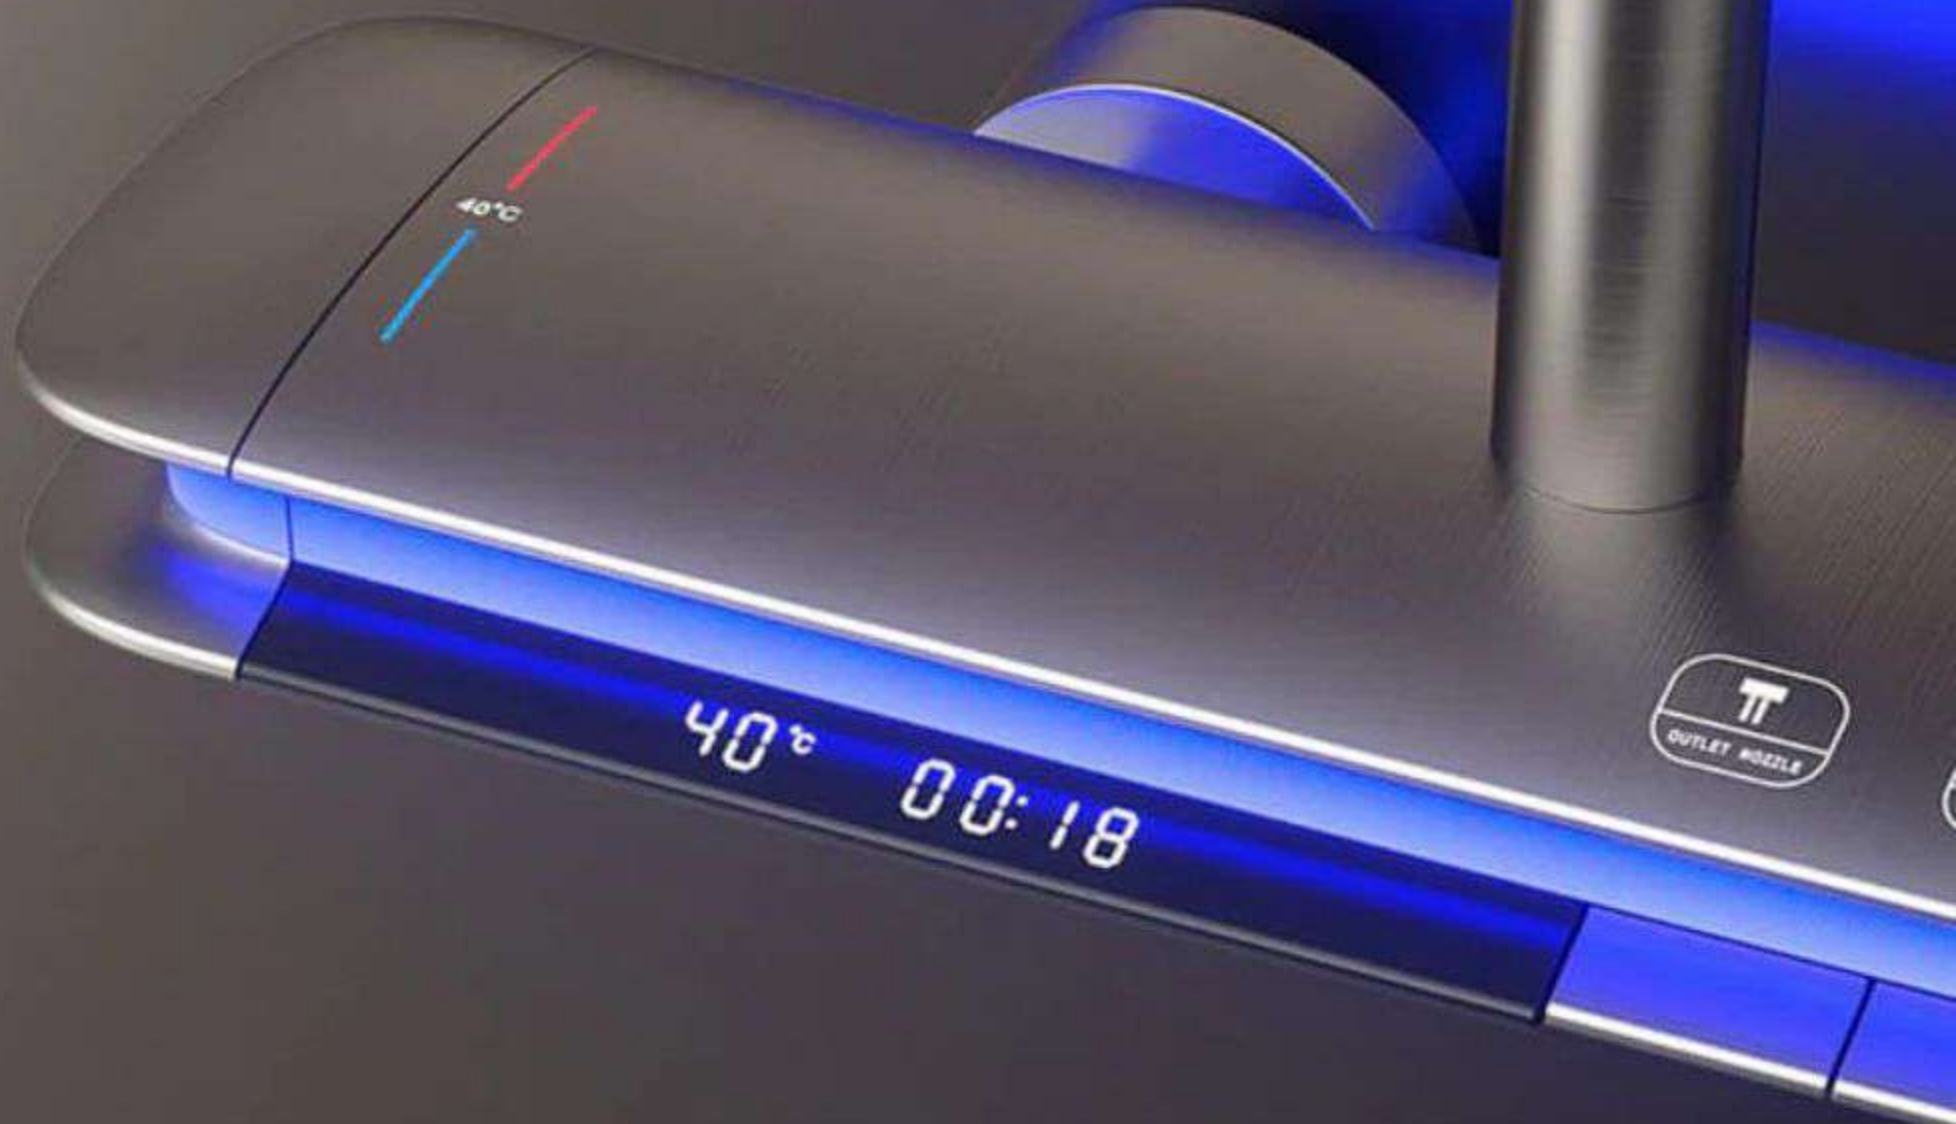

THERMOSTATIC
SHOWER FAUCET SET

Hydroelectric-powered, no need for batteries
User-friendly digital display with clear and intuitive visuals
Real-time shower timer display

360°

40° 00:18

water temperature (°C)

60
50
40

constant water temperature

81:00 00:18

90
mm

330
mm

40° 00:18

LED DIGITAL DISPLAY OF WATER POWER REAL-TIME WATER TEMPERATURE AT A GLANCE

No need for external power supply due to internal hydropower generation Real-time water temperature display to avoid burns from reaching out and testing the temperature

Food grade, easy to clean and no clogging

VAULTED BIG TOP SPRAY WRAP- AROUND SHOWER FOR SPA ENJOYMENT

Designed with the Asian shoulder width in mind, the water flow easily covers the entire body. 290 evenly spaced water outlets massage the skin with The 290 evenly distributed water outlets provide even pressure and comfort

INTENSIVE RAIN SHOWER BIG TOP SPRAY

TURN OFF THE WATER THAT STOPS NOT TICKING

Wide water panel, the achievement of a wide water screen beyond imagination. Let you fully immerse yourself in it and enjoy a bathing feast