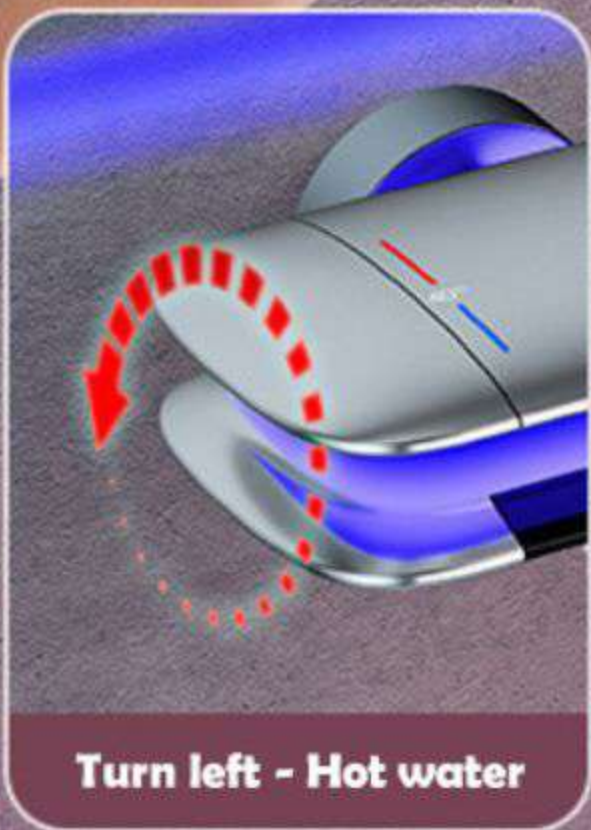

THERMOSTATIC
SHOWER FAUCET SET

Hydroelectric-powered, no need for batteries
User-friendly digital display with clear and intuitive visuals
Real-time shower timer display

360°

40° 00:18

water temperature (°C)

60
50
40

constant water temperature

81:00 00:18

90
mm

330
mm

40° 00:18

LED DIGITAL DISPLAY OF WATER POWER REAL-TIME WATER TEMPERATURE AT A GLANCE

No need for external power supply due to internal hydropower generation Real-time water temperature display to avoid burns from reaching out and testing the temperature

Food grade, easy to clean and no clogging

VAULTED BIG TOP SPRAY WRAP- AROUND SHOWER FOR SPA ENJOYMENT

Designed with the Asian shoulder width in mind, the water flow easily covers the entire body. 290 evenly spaced water outlets massage the skin with The 290 evenly distributed water outlets provide even pressure and comfort