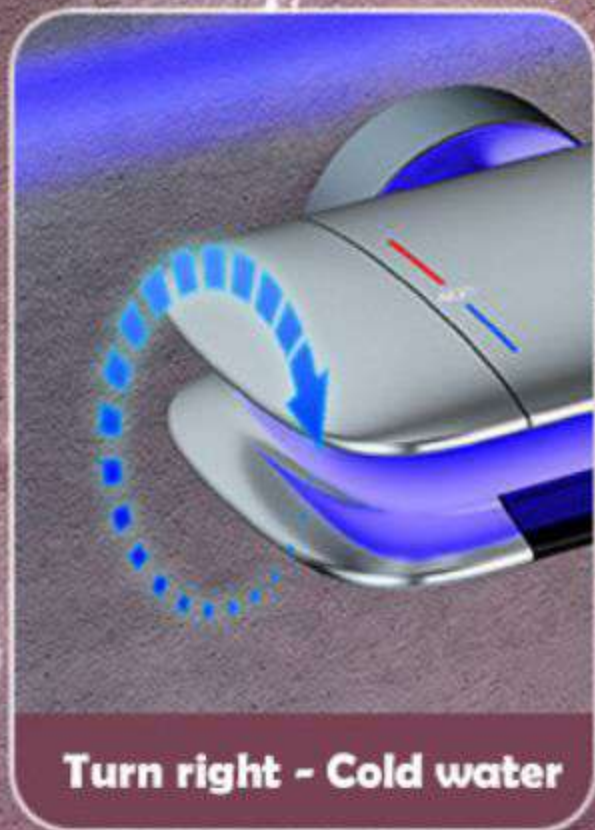

60
50
40

constant water temperature

81:00 00:18

90
mm

330
mm

40° 00:18

LED DIGITAL DISPLAY OF WATER POWER REAL-TIME WATER TEMPERATURE AT A GLANCE

No need for external power supply due to internal hydropower generation Real-time water temperature display to avoid burns from reaching out and testing the temperature