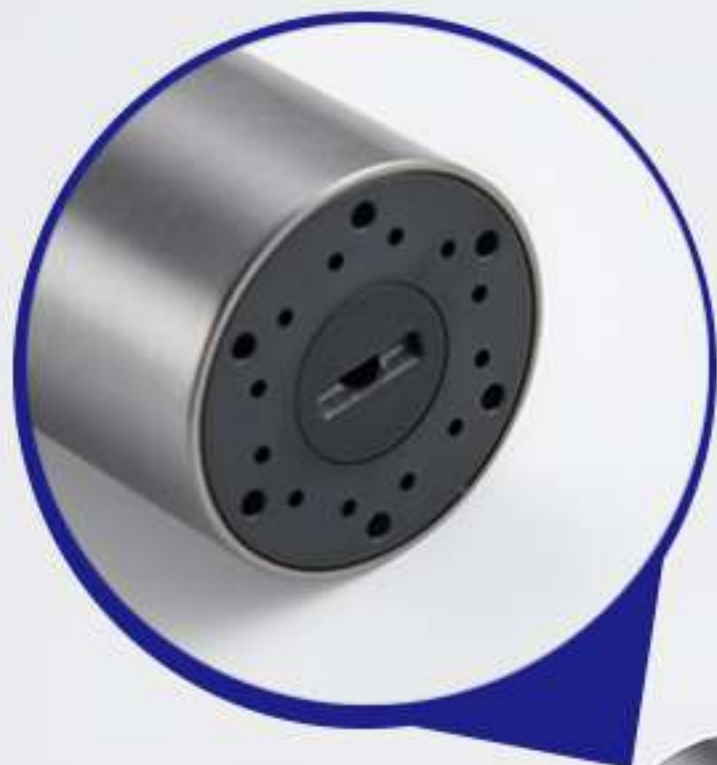

- ✓ **Water-soft Technology**
- ✓ **Water-saving for more than 30%**
- ✓ **Smart cleaning system**
- ✓ **Comfortable washing**

Constant Flow Aerator

ABS Spray

Two water outlet ways, flexible
shower hose easy to clean all
angles of the showerroom.

Handheld Shower

Powerful, Superior spray even at
low water flow and pressure.

Full Body Spray

made of ABS, ensuring corrosion
resistance and durable

SHOWER

3180g=7.01lb

Easy Operation

Button design for effortless flow control.

You can press the button to open rain shower head , handheld shower head, shower body and airbrush as you like.

Easy Operation

Piano key design for effortless flow control. You can switch the Button to open rain head shower, handheld shower and spray gun and outlet nozzle as you like.

59HPb-1 Brass

Our faucet passed the U.S. California AB1953 lead-free verification and was made without any substances that are harmful to the human body, healthy and super durable.

4 Ways of Outlet

Top Shower