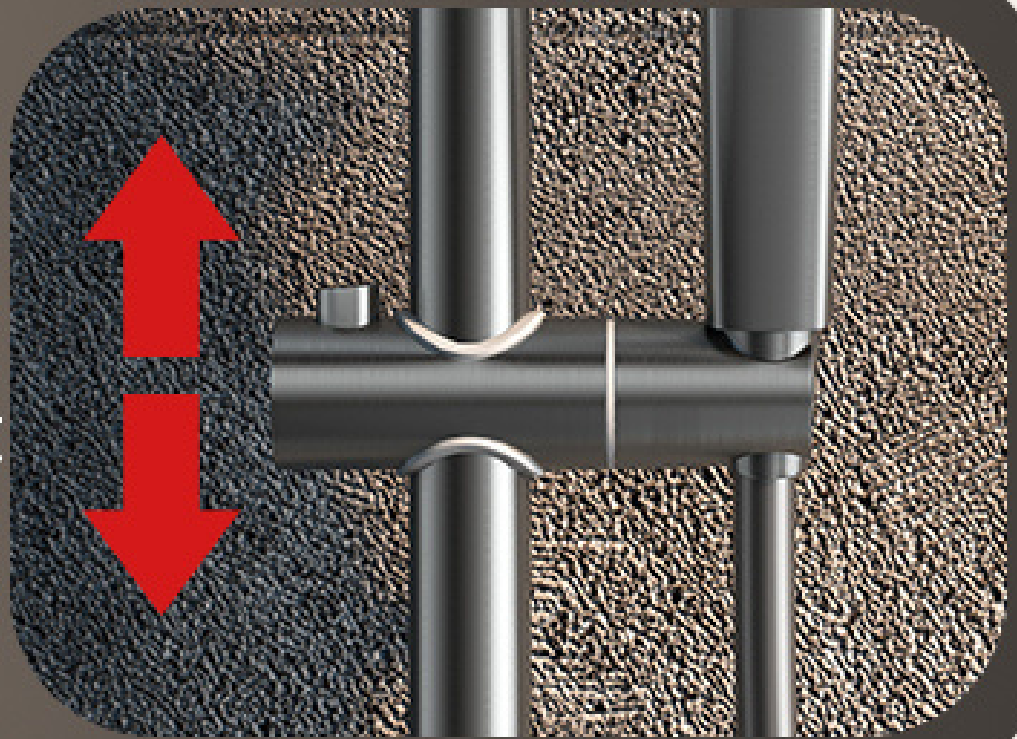

# 300mm Top Spray

**Indulge in a SPA-level bath**

The water output is like rain

Washing away the fatigue of the day

# Details make beauty

---

Top spray can be  
Rotated to adjust  
Personalized design

Adjustable height  
Of hand spray is  
Suitable for different  
Groups of people

PVC shower hose is  
Easy to clean and  
Prevents tangling