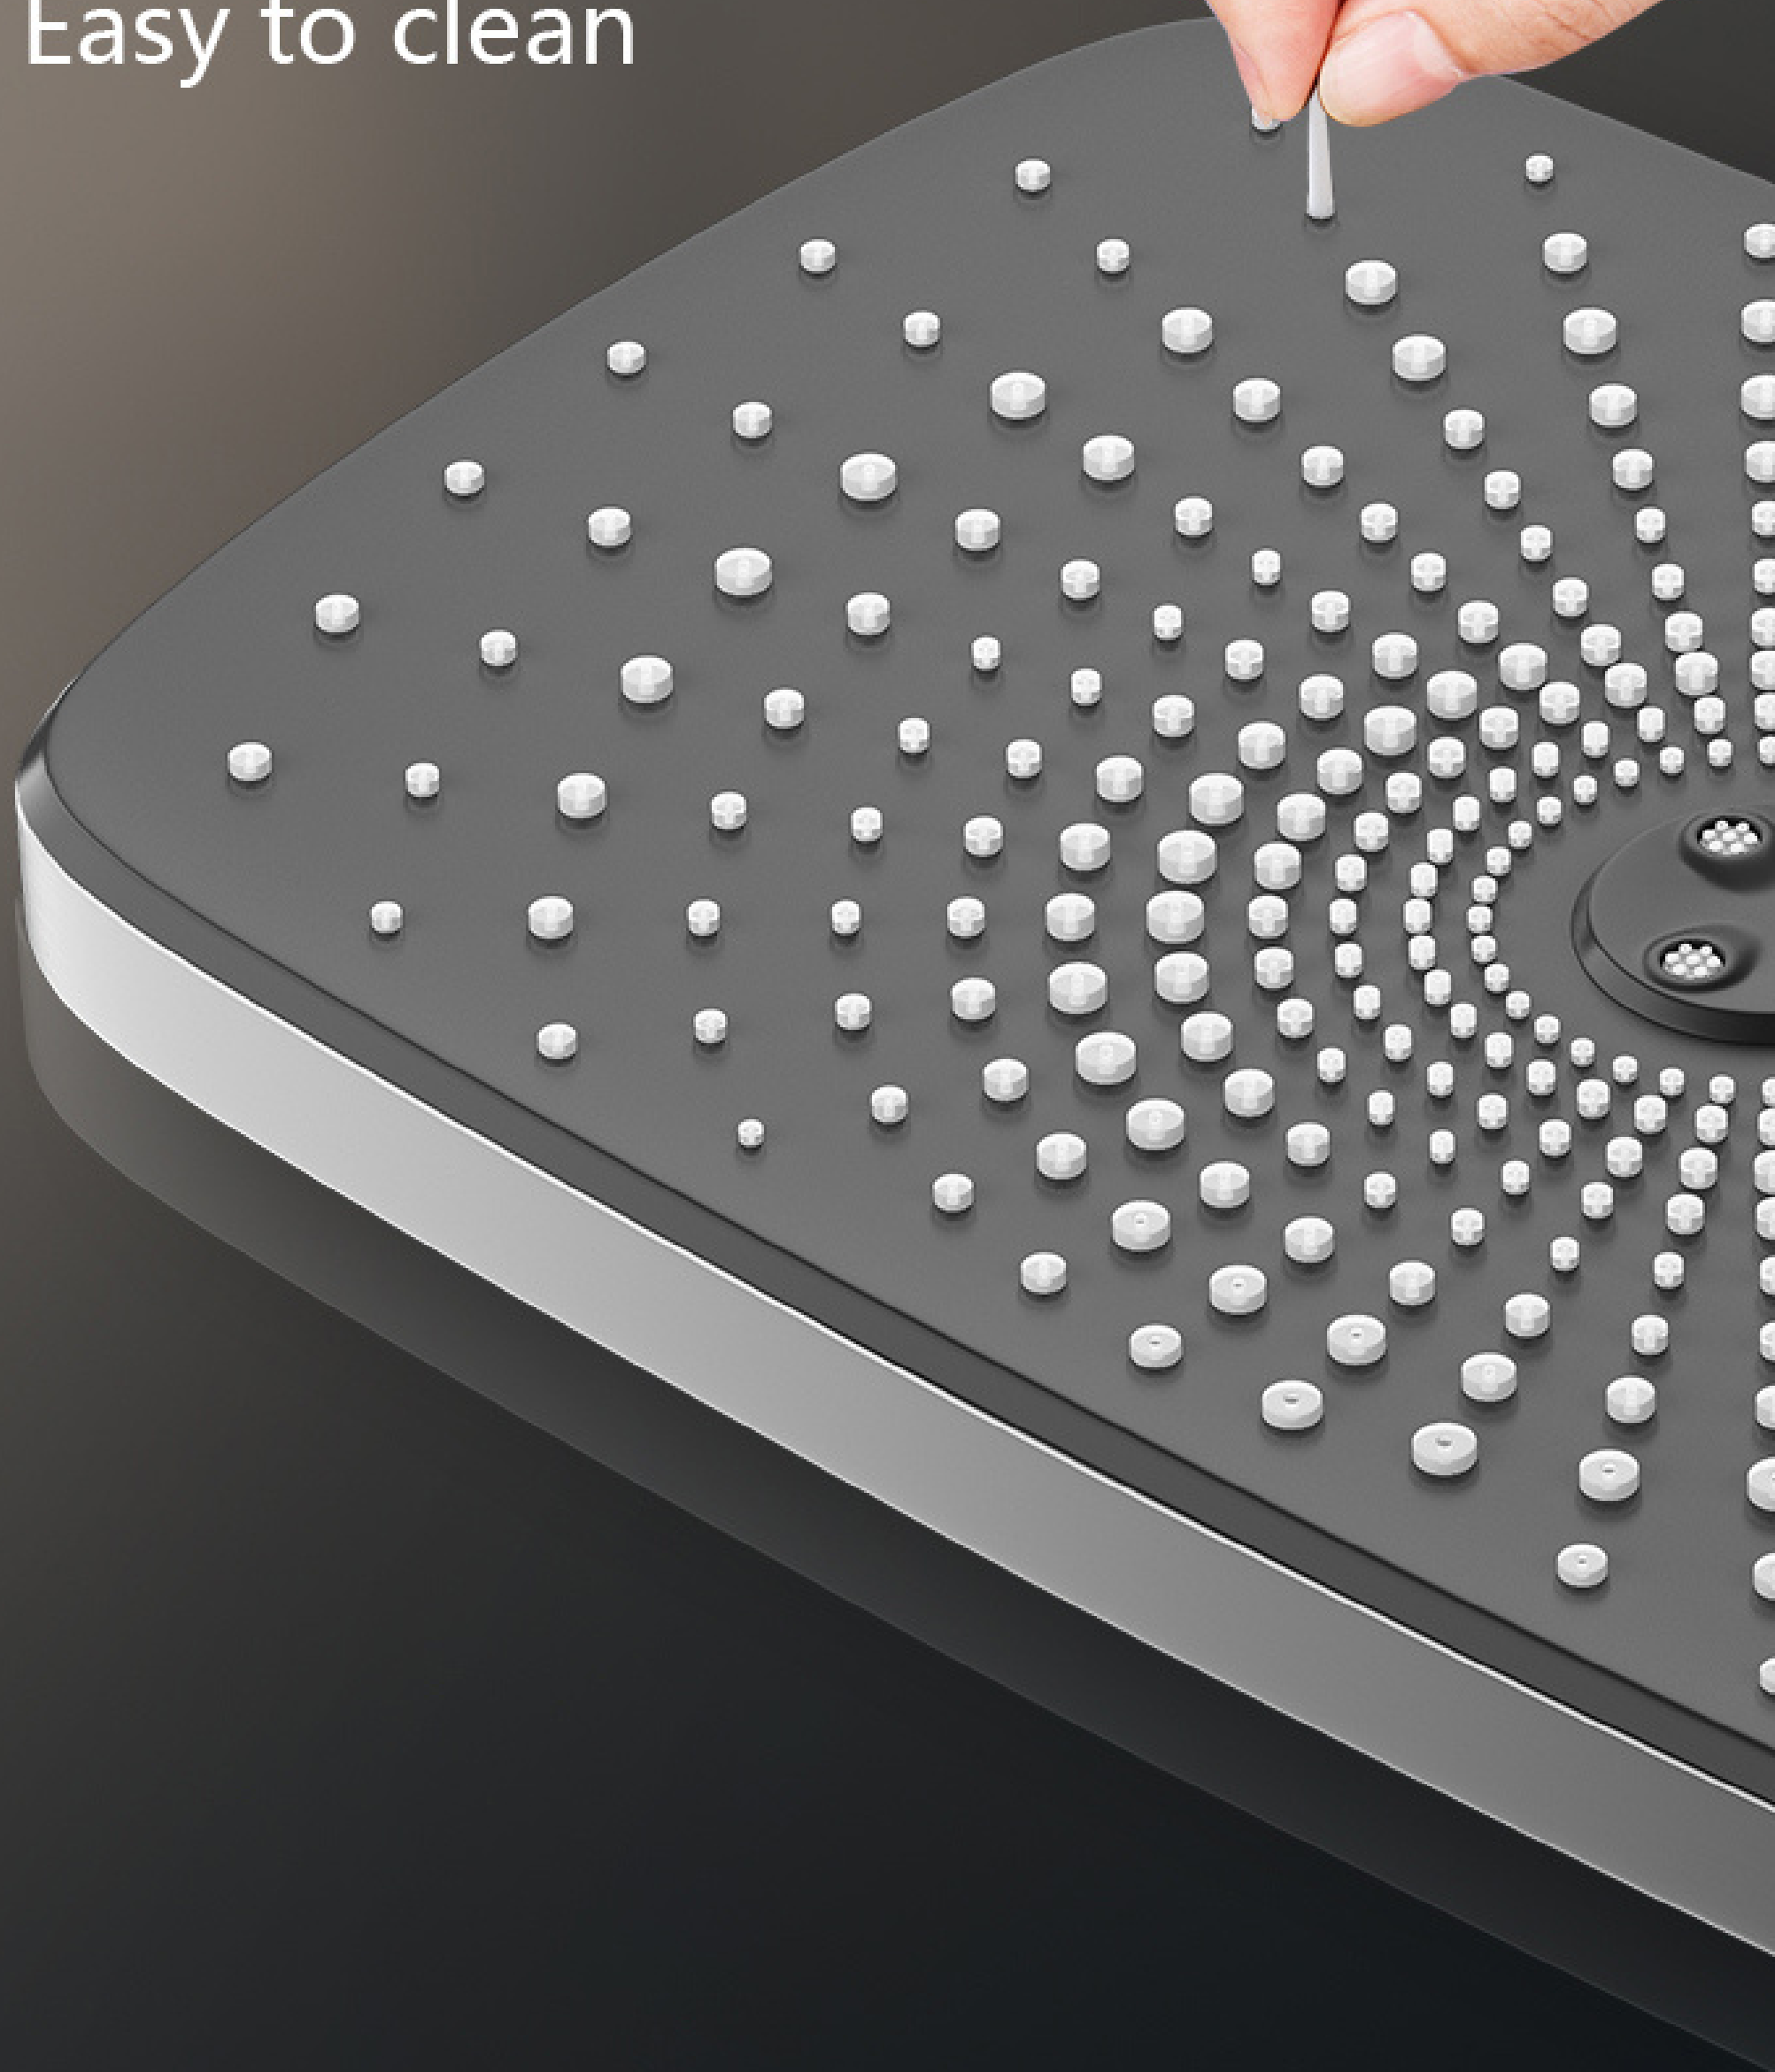

## 3、 Blend Mode

Easy to clean foam in the shower

# Three-mode hand spray For one-handed operation

---

Enjoy the shower  
A variety of water modes

# Silicone outlet hole

---

Silicone outlet hole  
Will not block  
Easy to clean