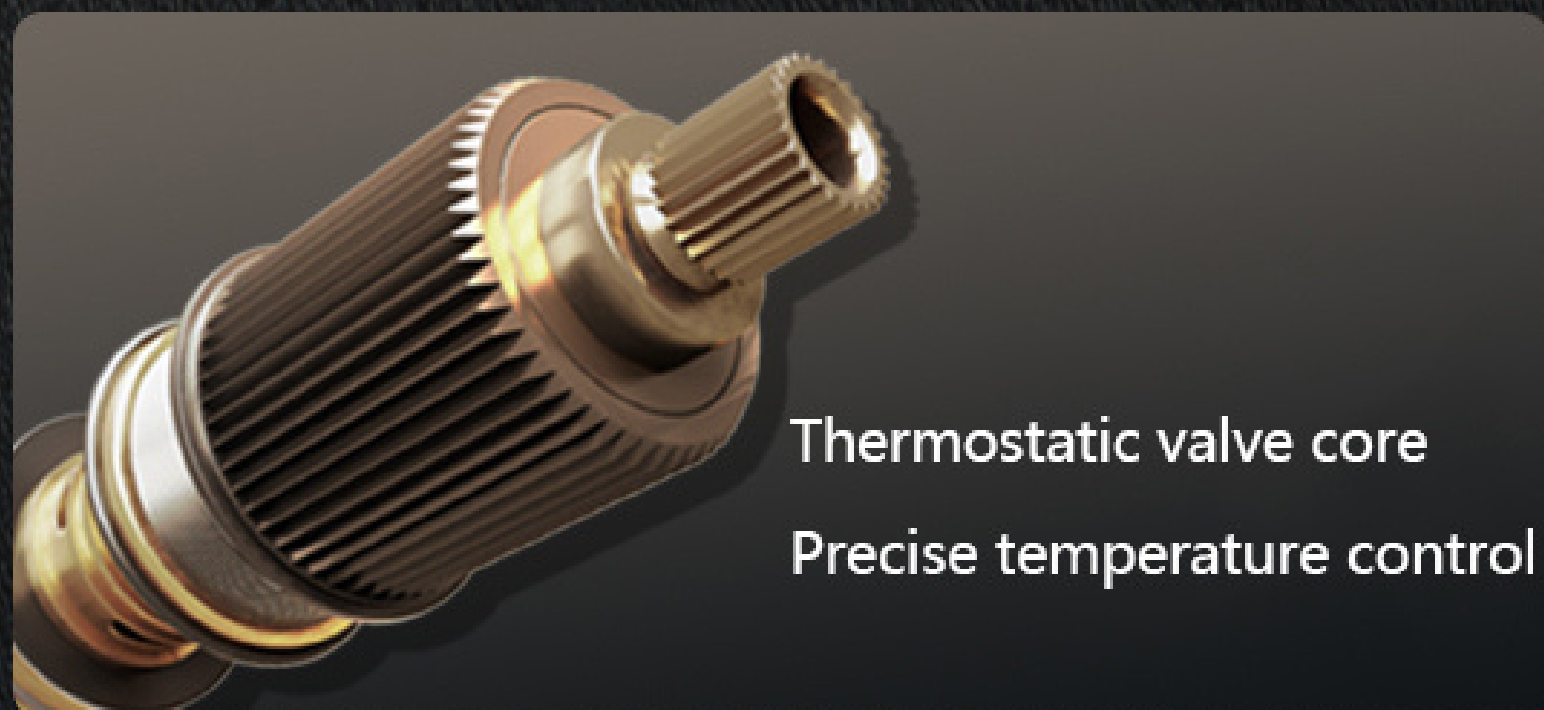

# PVD drawing process

PVD process has the advantages of high hardness, low friction, wear resistance, etc.

Hydroelectric power

No need to put batteries

---

LED temperature indication

Thermostatic valve core

# Hidden outlet hole

The water flow is smooth

---

Honeycomb aerator the water outlet does not splash