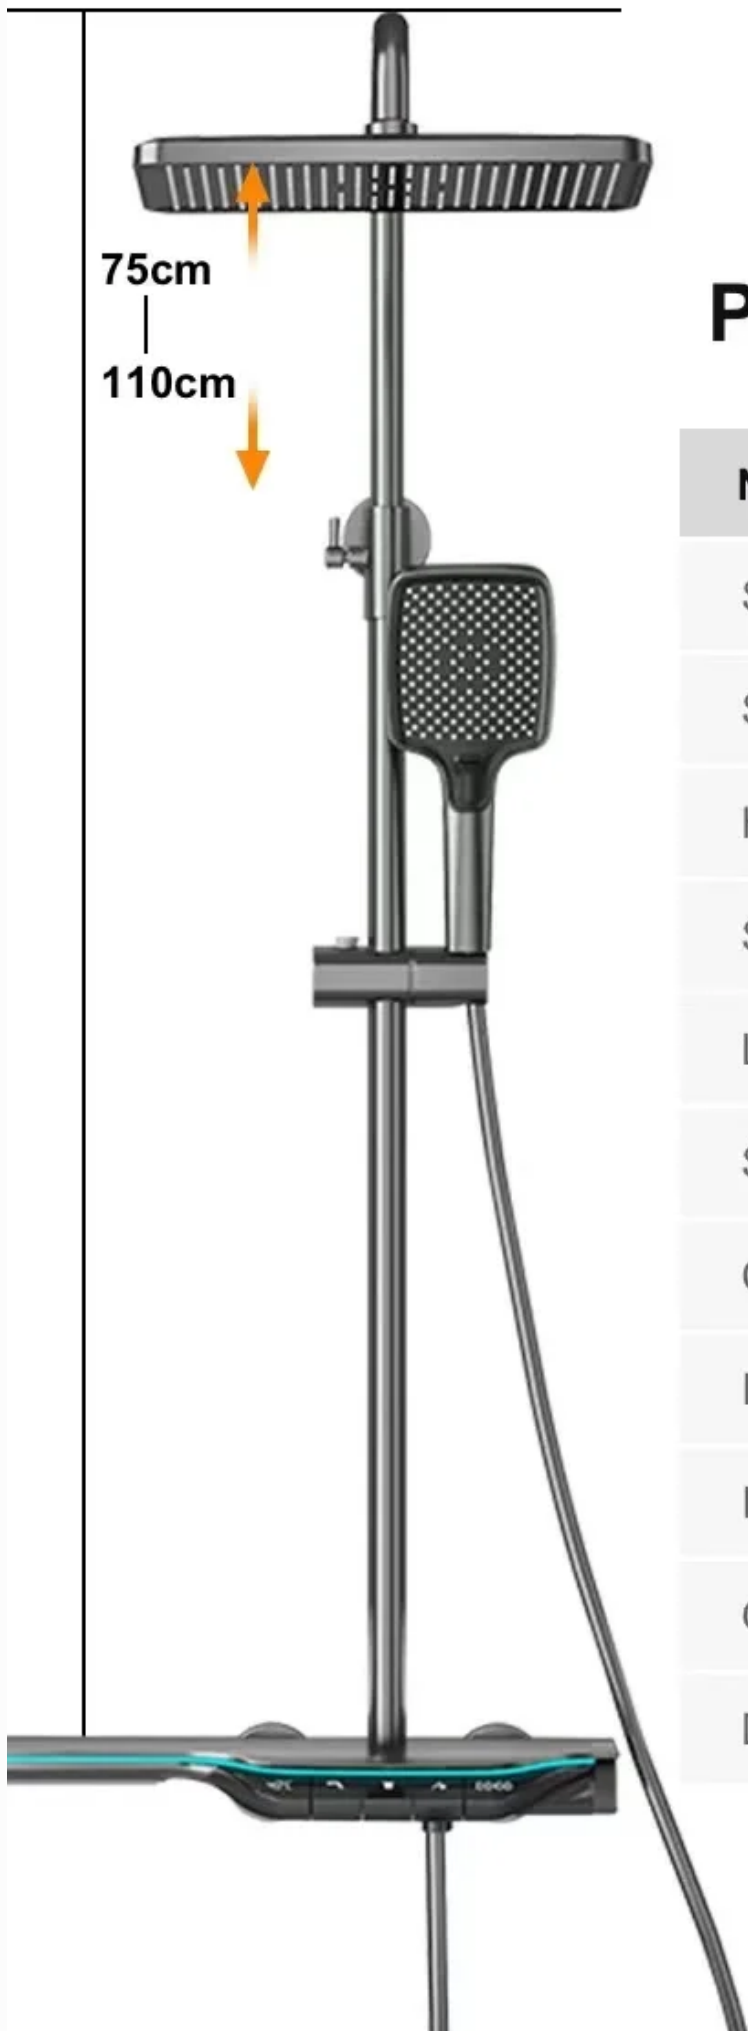

40°C

00:00

40°C

Smart Display

Real-time display of outlet temperature

The water flow generates electricity in real time through the built-in miniature vortex of the faucet, and the LED display is lit with a built-in ceramic sensing element to accurately display the real-time water temperature.

Temperature display

Bathing time display

Intelligent Thermostatic Shower

- By hydroelectric power
- Intelligent thermostatic digital display
- Vacuum brushed grey
- Hidden mood lights

Large-scale screen top spray

Refined copper constant temperature valve core

AIR Pressurization

LED water temperature display screen

Original accessories

Adjustable hole spacing

The hole spacing can be applied to 13-17cm

Inner diameter : 2.4cm

Center hole distance 15cm

PRODUCT PARAMETERS

NAME	PARAMETERS
Shower faucet	Brass
Shower head	ABS
Hand shower	ABS
Shower Bracket	ABS
L tube/shower tube	Stainless steel
Shower hose	1.5m PVC hose
Cartridge	Ceramic cartridge
Installation method	Wall mounted
Installation height	About 1m
Overall weight	About 6kg
Decorative cover	304 Stainless steel