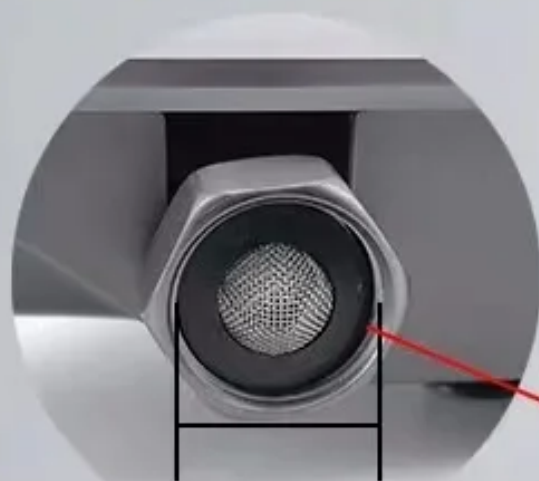

40°C

00:00

40°C

Smart Display

Real-time display of outlet temperature

The water flow generates electricity in real time through the built-in miniature vortex of the faucet, and the LED display is lit with a built-in ceramic sensing element to accurately display the real-time water temperature.

Temperature display

Bathing time display

Intelligent Thermostatic Shower

- By hydroelectric power
- Intelligent thermostatic digital display
- Vacuum brushed grey
- Hidden mood lights

Large-scale screen top spray

Refined copper constant temperature valve core

AIR Pressurization

LED water temperature display screen

Original accessories

Adjustable hole spacing

The hole spacing can be applied to 13-17cm

Inner diameter : 2.4cm

Center hole distance 15cm

PRODUCT PARAMETERS

NAME	PARAMETERS
Shower faucet	Brass
Shower head	ABS
Hand shower	ABS
Shower Bracket	ABS
L tube/shower tube	Stainless steel
Shower hose	1.5m PVC hose
Cartridge	Ceramic cartridge
Installation method	Wall mounted
Installation height	About 1m
Overall weight	About 6kg
Decorative cover	304 Stainless steel