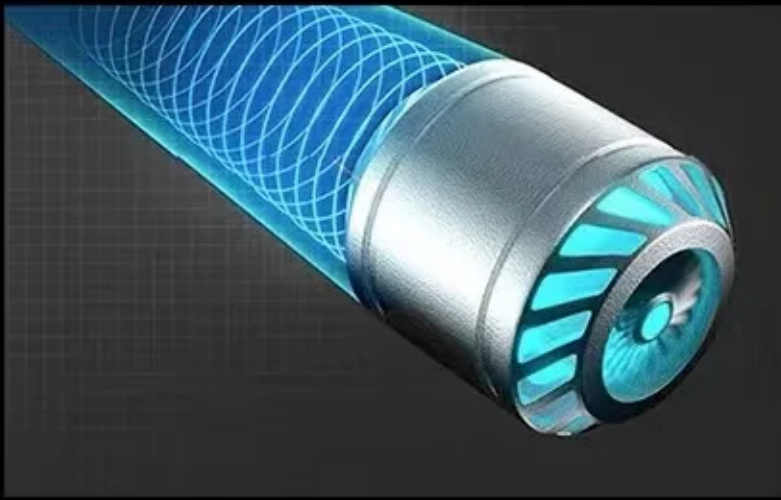

40°C

00:00

40°C

Smart Display

Real-time display of outlet temperature

The water flow generates electricity in real time through the built-in miniature vortex of the faucet, and the LED display is lit with a built-in ceramic sensing element to accurately display the real-time water temperature.

Temperature display

Bathing time display

Intelligent Thermostatic Shower

- By hydroelectric power
- Intelligent thermostatic digital display
- Vacuum brushed grey
- Hidden mood lights

Large-scale screen top spray

Refined copper constant temperature valve core

AIR Pressurization

LED water temperature display screen

Original accessories

Adjustable hole spacing

The hole spacing can be applied to 13-17cm

Inner diameter : 2.4cm

Center hole distance 15cm

PRODUCT PARAMETERS

NAME	PARAMETERS
Shower faucet	Brass
Shower head	ABS
Hand shower	ABS
Shower Bracket	ABS
L tube/shower tube	Stainless steel
Shower hose	1.5m PVC hose
Cartridge	Ceramic cartridge
Installation method	Wall mounted
Installation height	About 1m
Overall weight	About 6kg
Decorative cover	304 Stainless steel