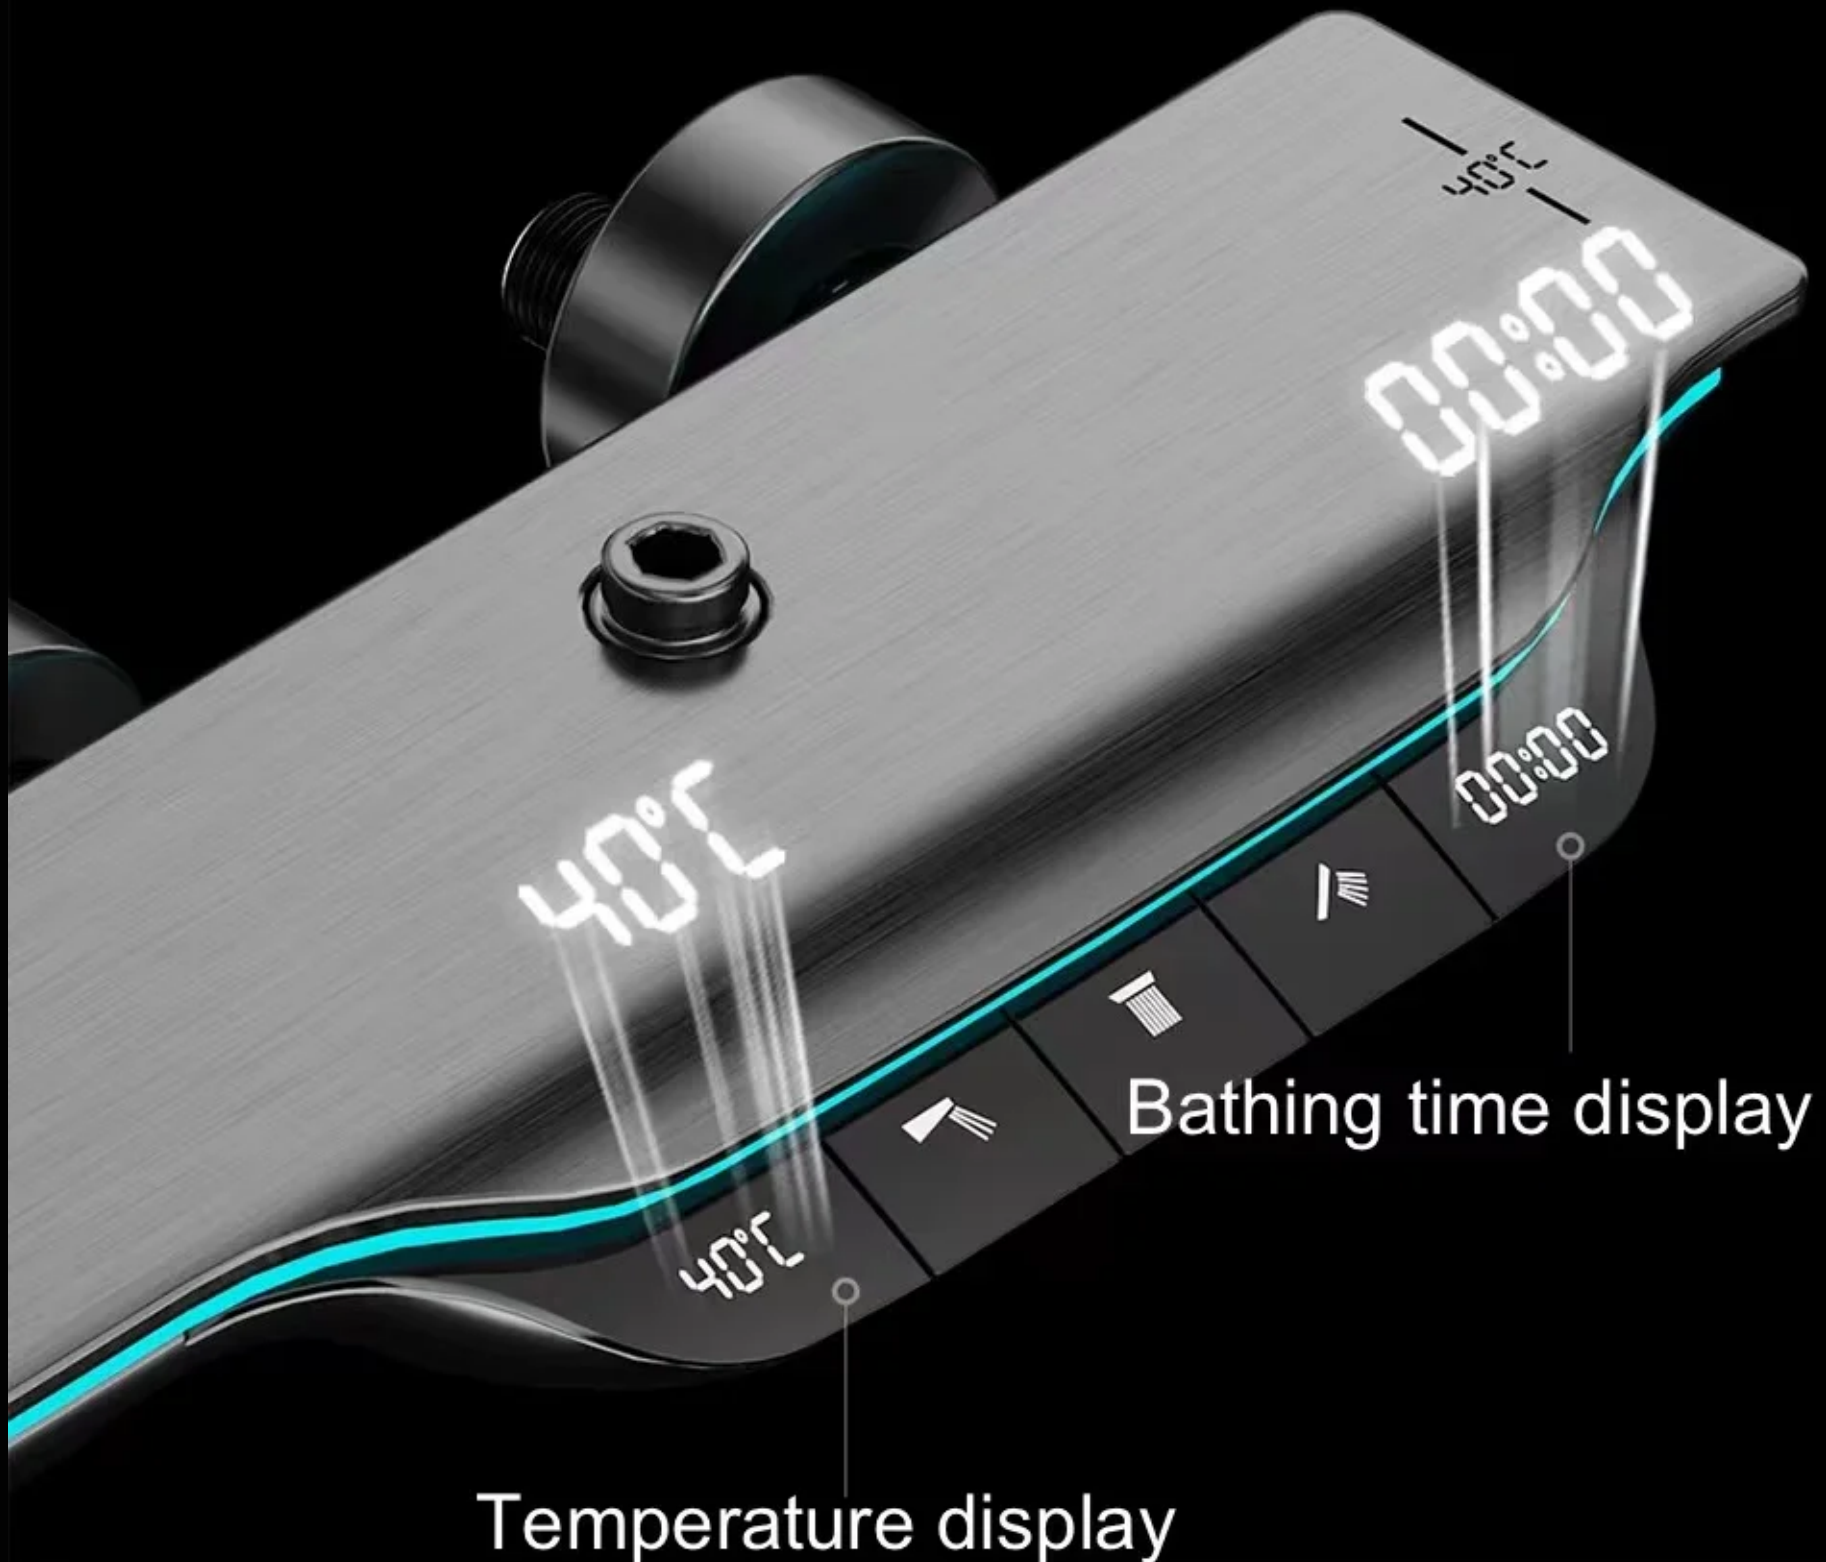

40°C

00:00

40°C

Smart Display

Real-time display of outlet temperature

The water flow generates electricity in real time through the built-in miniature vortex of the faucet, and the LED display is lit with a built-in ceramic sensing element to accurately display the real-time water temperature.

Temperature display

Bathing time display

Intelligent Thermostatic Shower

- By hydroelectric power
- Intelligent thermostatic digital display
- Vacuum brushed grey
- Hidden mood lights

Large-scale screen top spray

Refined copper constant temperature valve core

AIR Pressurization

LED water temperature display screen

Original accessories

Adjustable hole spacing

The hole spacing can be applied to 13-17cm

Inner diameter : 2.4cm

Center hole distance 15cm

PRODUCT PARAMETERS

NAME	PARAMETERS
Shower faucet	Brass
Shower head	ABS
Hand shower	ABS
Shower Bracket	ABS
L tube/shower tube	Stainless steel
Shower hose	1.5m PVC hose
Cartridge	Ceramic cartridge
Installation method	Wall mounted
Installation height	About 1m
Overall weight	About 6kg
Decorative cover	304 Stainless steel