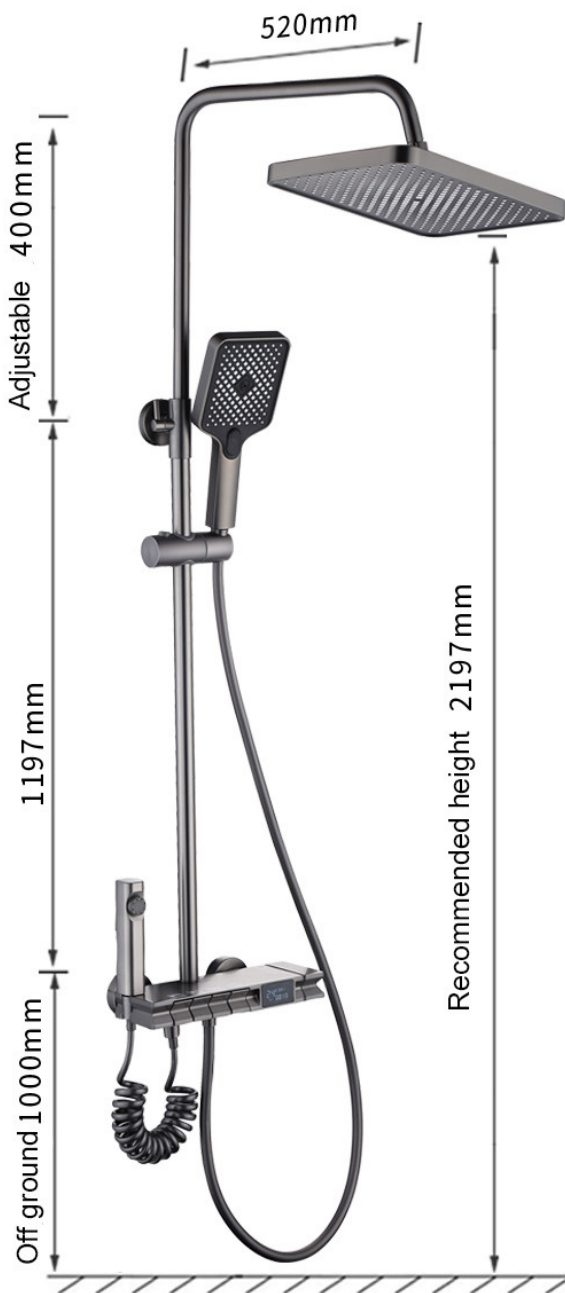

Careful details/quality life

Shower tube assembly

Quality accessories, high standard shower tube, adjustable height and angle, convenient installation.

Quality shower hose

Explosion-proof PVC pipe, not easy to wind, comfortable to use.

Faucet body weight 2051g

Selected high-quality brass body, perfect materials, main weight 2051g.

PRODUCT PARAMETERS

Name	Keys 4 modes shower
Material	Brass
Valve core	Ceramic valve core
Surface	Vacuum Plating
Weight	2051g
Installation	Wall-mounted
Distance	130-165mm

Note: The measured dimensions are for reference only, and the specific ones are subject to the actual products.

Display of all parts of the product