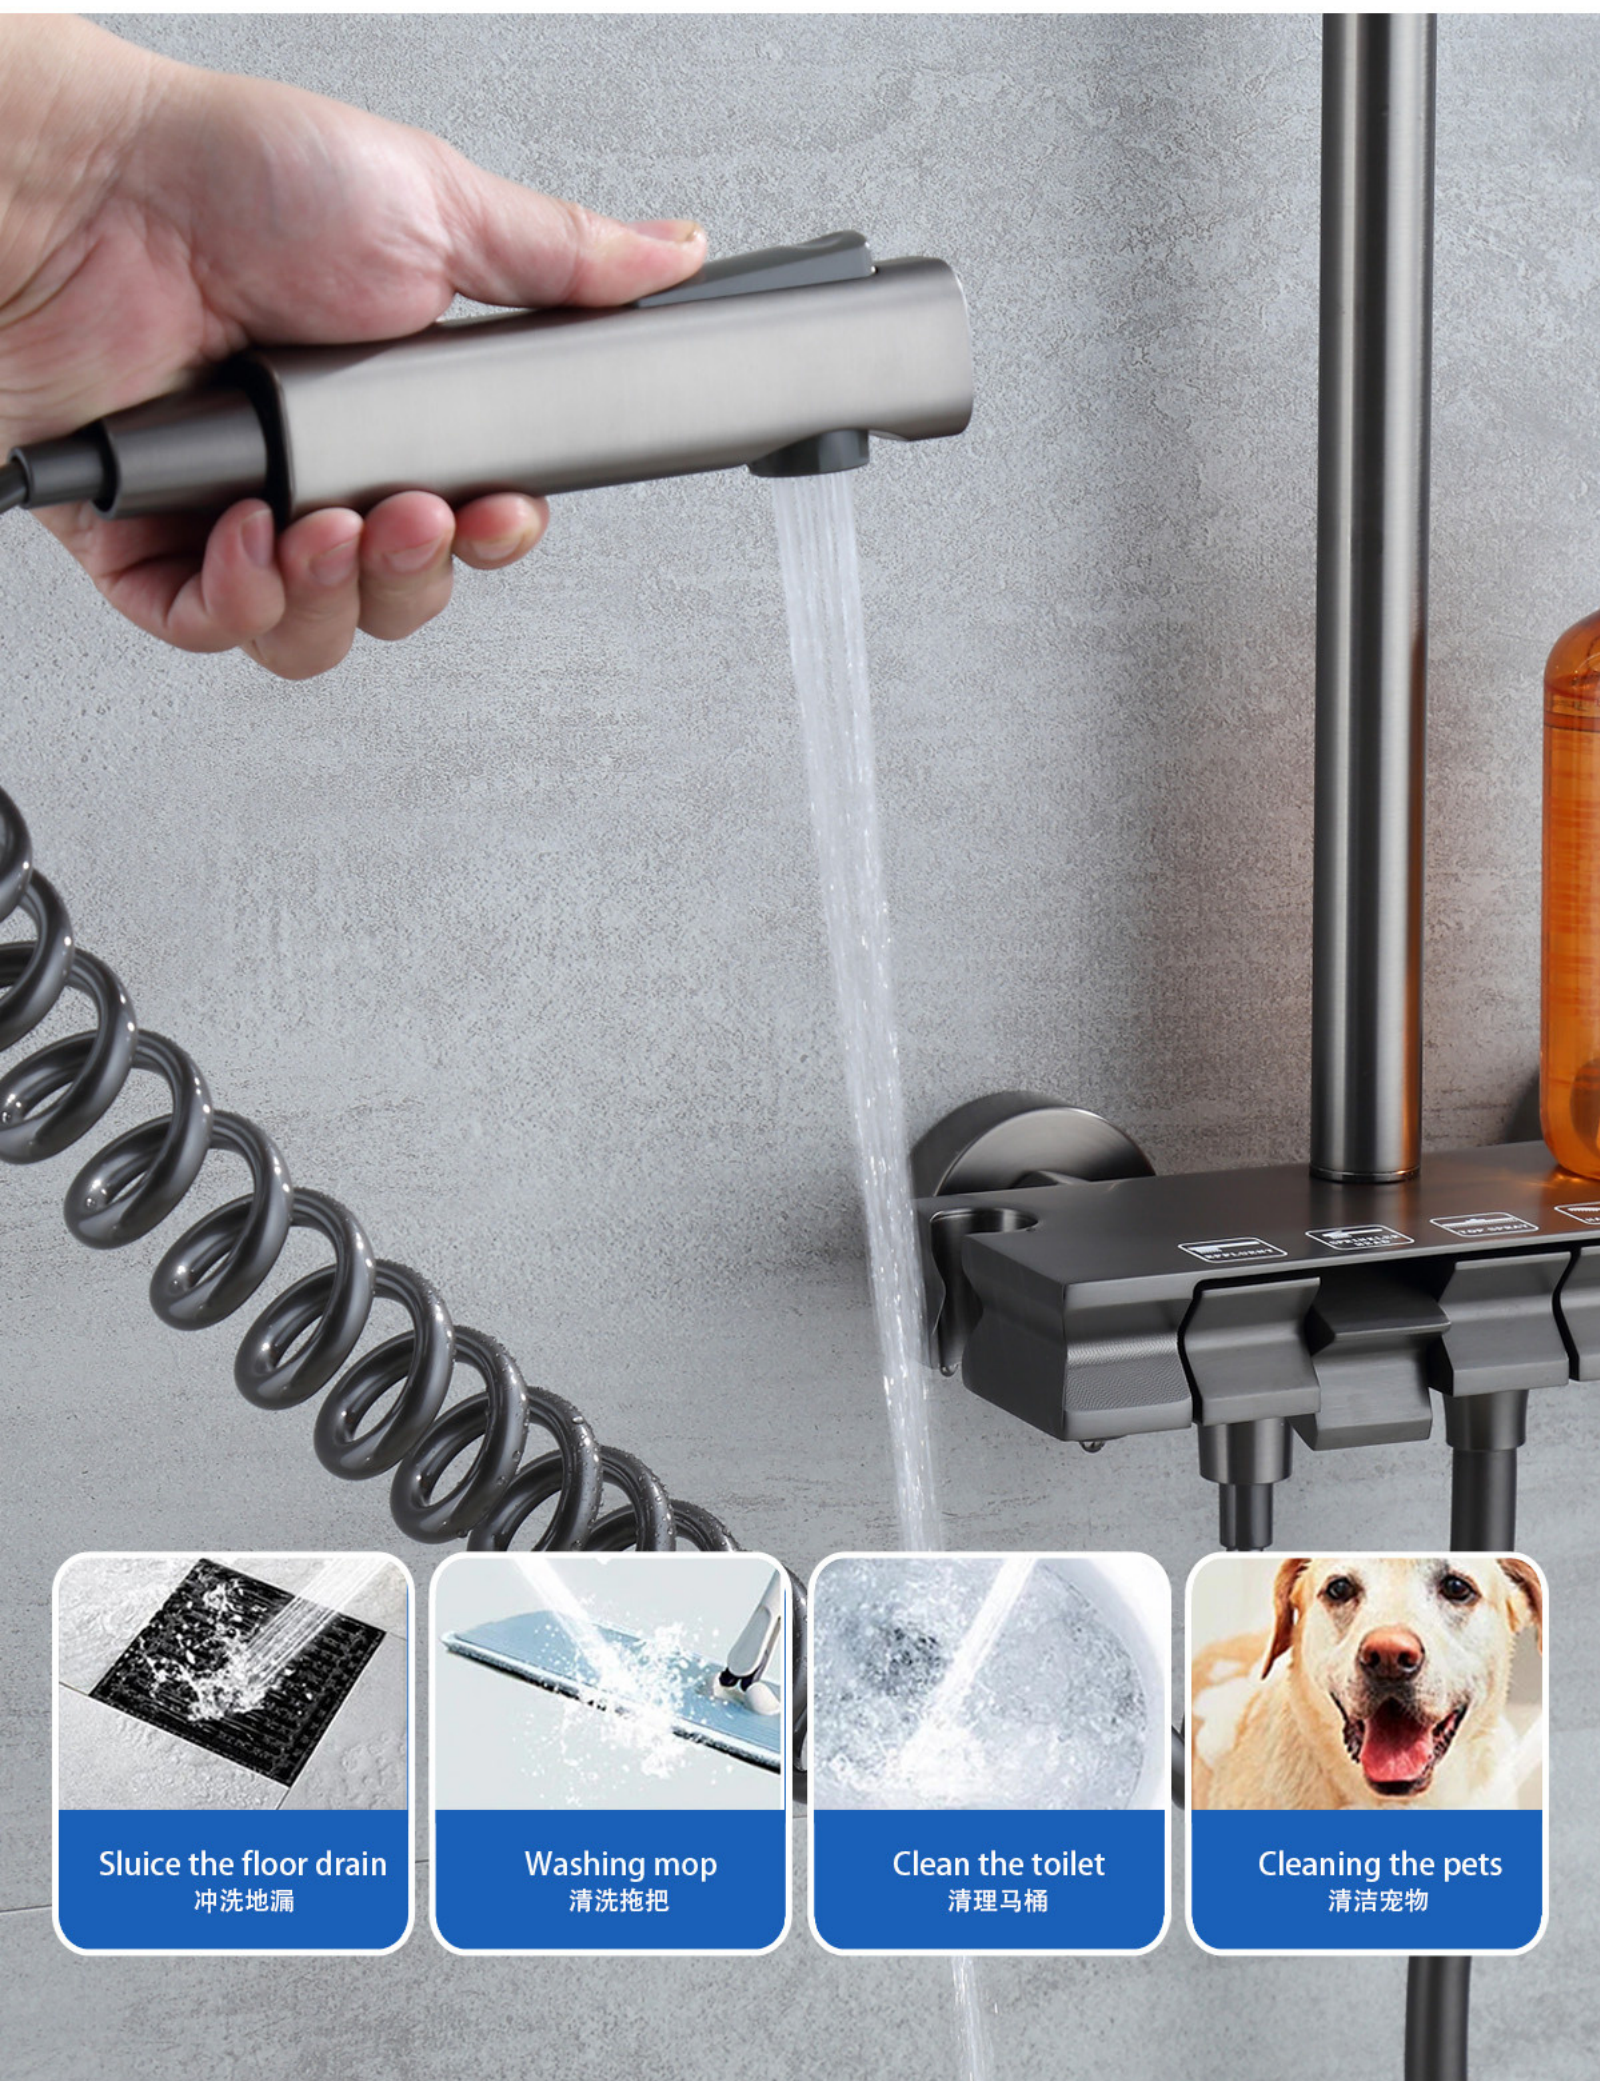

Seepage prevention and leakage prevention, smooth opening.

Multi-purpose sprayer

Aim at the stain to make the water flow out strongly, and the decontamination and cleaning can be easily done.

Sluice the floor drain
冲洗地漏