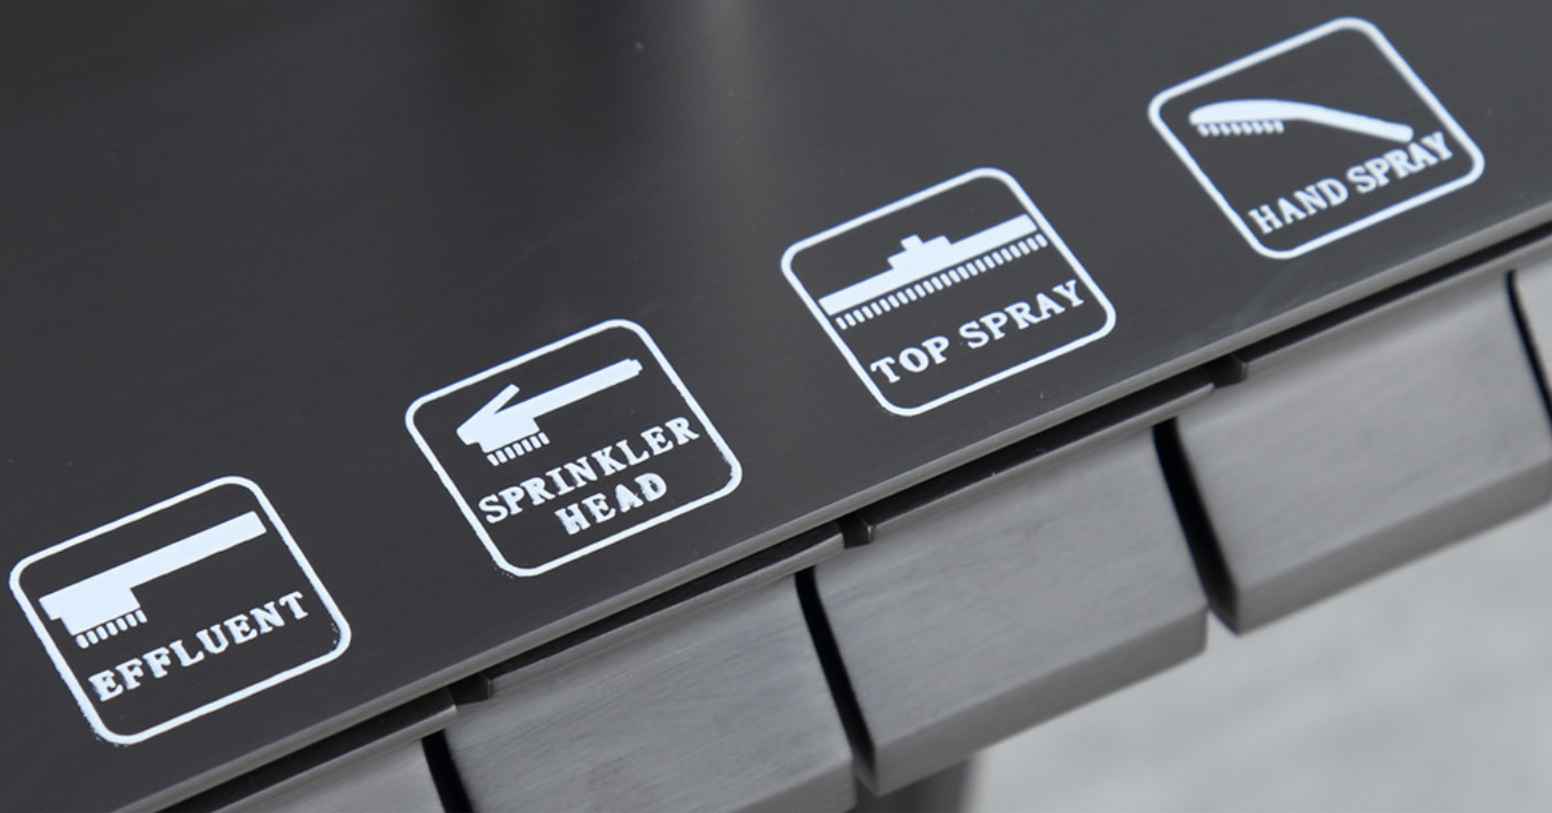

Ordinary flow

Under the water, it hurts the skin and wastes water

Spiral liquid silica gel Each one is soft

With a 0.5MM fine small aperture, the powerful booster jet is more powerful,
the water spray is crystal clear,
and it is dense and sufficient without tingling,
and can also enjoy the shower under low water pressure.

Spraying area
Water distribution

Pressurized hand shower

The water outlet is equivalent to a top spray

Pressurized hand-held shower

Strong pressurization, More powerful injection
The water spray is crystal clear, dense and sufficient without tingling

Press
to switch modes

Three water outlet modes
can be easily switched
with one button

Air pressurization

Food-grade liquid silicone nozzle

3 modes hand shower

FOUR-MODE PIANO KEYS WATER OUTLET MODE IS CLEAR AT A GLANCE

MULTI-STAGE ADJUSTMENT CONTROL TO MEET DIFFERENT SHOWER NEEDS

ONE-HAND CONTROL AND FLEXIBLE SWITCHING

Principles of hydropower

LED digital display real-time water temperature

LED Digital Display

The principle of hydraulic power generation is that the water flow is generated by a built-in micro vortex generator, which does not need to be plugged in, only needs to open the water outlet switch, and the water temperature and time are displayed in real time.