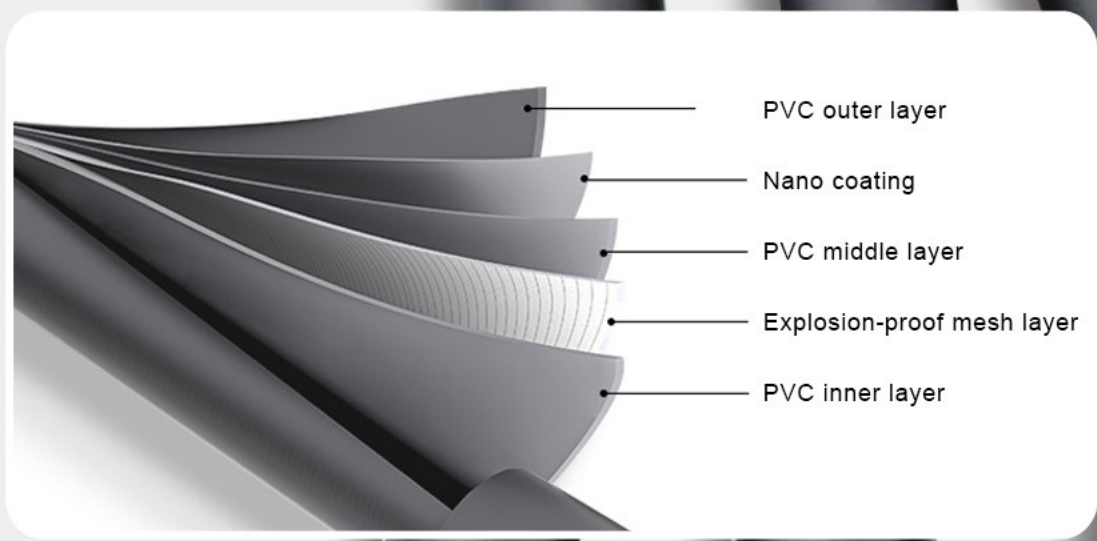

Washing mop
清洗拖把

Clean the toilet
清理马桶

Cleaning the pets
清洁宠物

PVC gun grey anti-winding shower pipe

Anti-winding and anti-burst, can withstand high temperature and high pressure, and environment-friendly PVC is preferred. It is not easy to crack, and the quality is excellent, not afraid of the test of time.